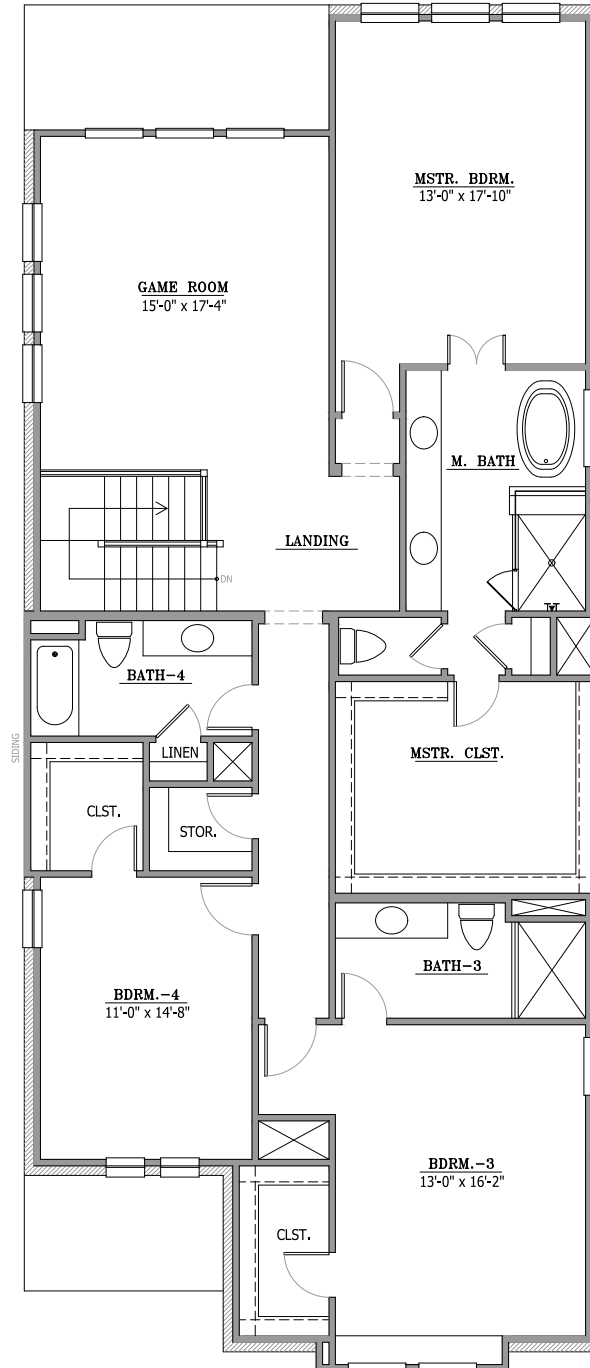

3357 Walton

oakdalehomestexas.com