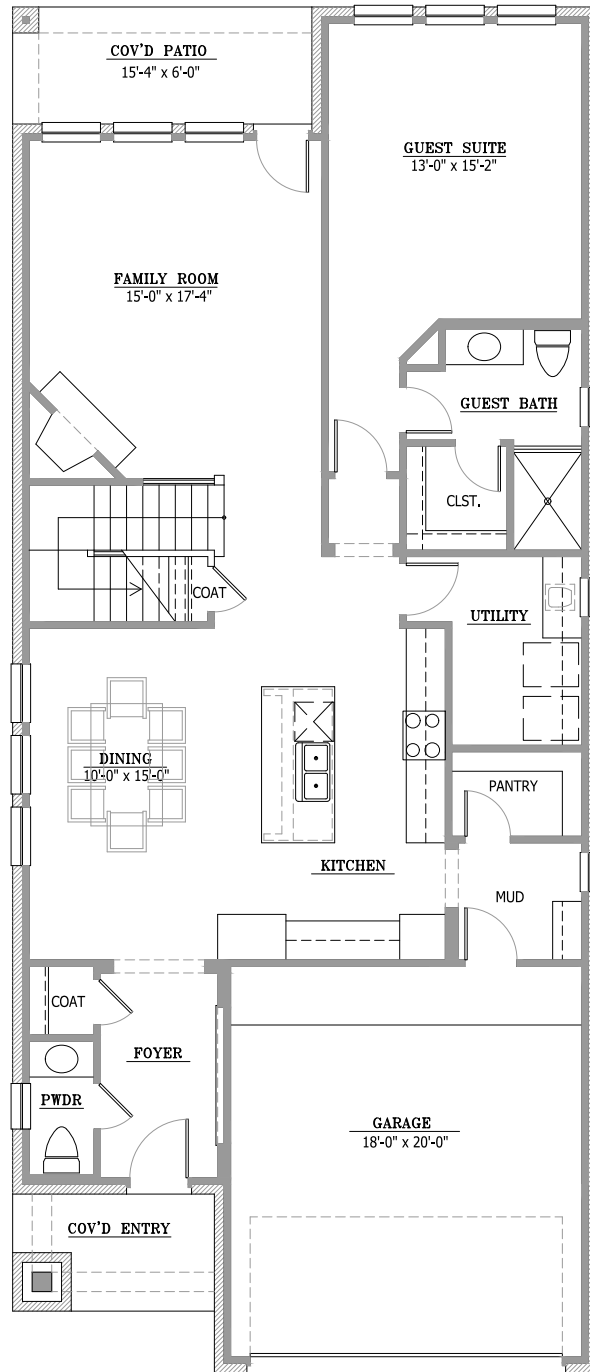

3357 Walton

Elevation B – Upgraded Stone Option

Elevation C – Upgraded Stone Option

oakdalehomestexas.com

Elevations and floorplans are artists' renderings and are for illustrative purposes only. Features, specifications, and prices subject to change without notice and may vary per community, elevation and options. All dimensions are approximate and actual dimensions will vary. Oakdale Homes reserves the right to modify plans and specifications without notice or obligation. Oakdale Homes designs are copyrighted. Rev 20171220

3357 Walton

oakdalehomestexas.com

Elevations and floorplans are artists' renderings and are for illustrative purposes only. Features, specifications, and prices subject to change without notice and may vary per community, elevation and options. All dimensions are approximate and actual dimensions will vary. Oakdale Homes reserves the right to modify plans and specifications without notice or obligation. Oakdale Homes designs are copyrighted. Rev 20171122